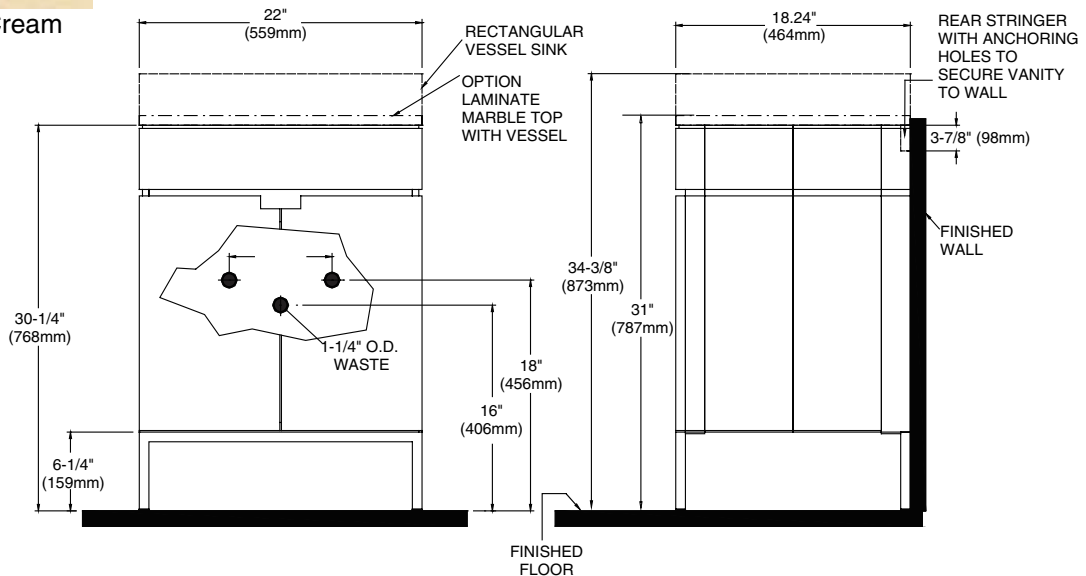

STUDIO™ 22" VANITY

☐ 9205.024 Studio 22" Vanity

- Contemporary style vanity
- Birch veneer construction
- Brushed nickel plated legs

**Nominal Dimensions:**

22" x 18-1/4" (559 x 464mm)

30-1/4" (768mm) height without top

34-3/8" (873mm) height with rectangular vessel sink

**To Be Specified (Required):**

- ☐ 0621.001 Above counter rectangular vessel with integral faucet deck for single hole faucet and rear overflow  
or
- ☐ 9205.124 Laminated marble top, pre-drilled for vessel and vessel faucet (specify color: Cream - 250, Taupe - 185)  
with
- ☐ 0978.000 Tempered glass vessel sink (specify finish: Clear - 200, Frosted - 321), 17" diameter, 6" height  
or
- ☐ 0960.000 Vitreous china vessel sink, White, 16-7/8" diameter, 6-1/4" height

Taupe

Cream

**NOTES:**

\* DIMENSIONS SHOWN FOR LOCATION OF SUPPLIES AND "P" TRAP ARE SUGGESTED.

▼ ANCHOR SCREWS FOR LAVATORY AND PEDESTAL NOT INCLUDED.

- FITTINGS NOT INCLUDED AND MUST BE ORDERED SEPARATELY.

PROVIDE SUITABLE REINFORCEMENT FOR ALL WALL SUPPORTS.

**IMPORTANT:** Dimensions of fixtures are nominal and may vary within the range of tolerances established by ANSI Standard A112.19.9M. These measurements are subject to change or cancellation. No responsibility is assumed for use of superseded or voided pages.